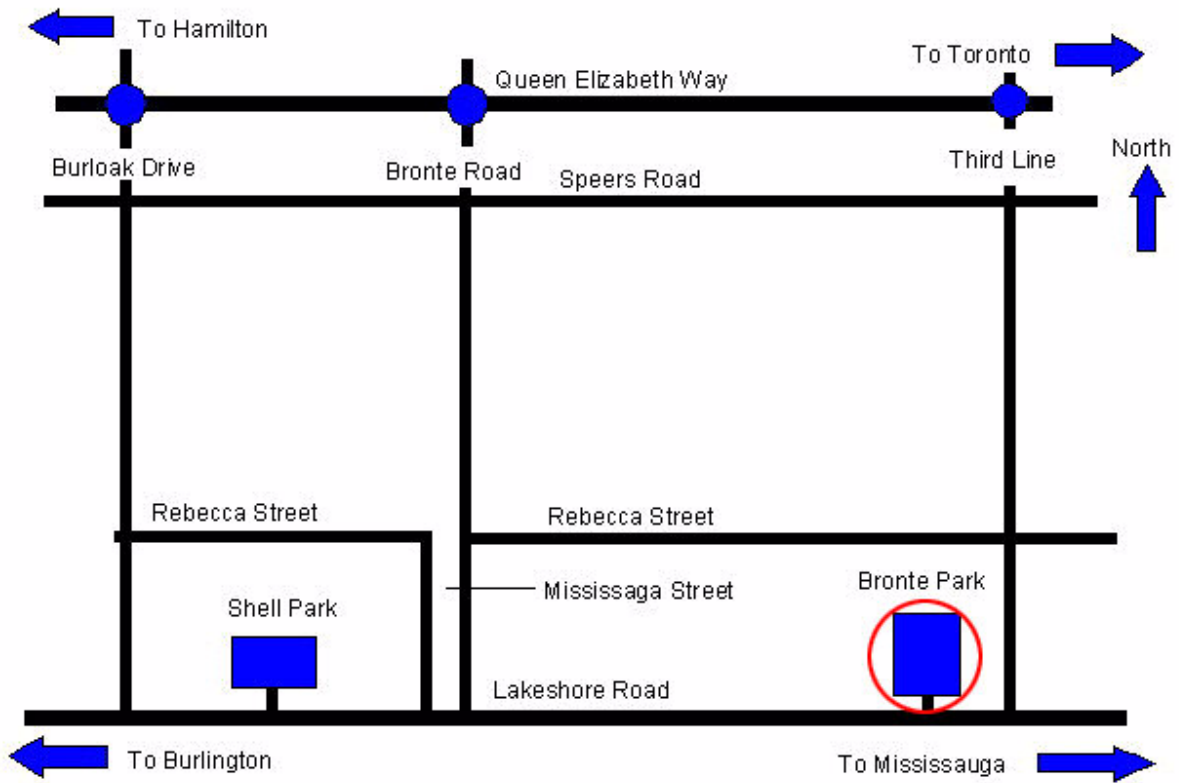

<u>Team List</u>	<u>Home Field</u>
Brampton	Centruy Gardens
Bronte United	Shell Park
Britannia-Ching	Victoria Gardens
Burlington	Maple Park
Clakson	Clarkson Park
Ebony	Wildwood Park
Georgetown I & II	Morris Kerbal Park
Good Guys	River Oaks
Lakeshore Wanderers	Birchwood Park
Meadowvale	Syntex
Milton Gunners I & II	Milton Memorial Gardens
Mississauga West	Martin Dobkin Park
Oakville Athletic	Rebecca Gardens
Oakville MCM I	Shell Park
Oakville MCM II	Shell Park
Oakville Rangers	River Oaks
Re (Ale) Madrid	Victoria Gardens
Streetsville Lions	Wildwood Park
SMT	Brickyard Park
White & Red	Clarkson Park

Birchwood Park

Brickyard Park

Bronte Athletic Park

Century Gardens

Chinguacousy Park

Clarkson Park

Glen Allen Park

Harman Gate Park

Norton Park

Olympic Park

Petro Canada Park

Post Park

Rebecca Gardens

Shell Park

St Ignace of Loyolla Park

Syntex Park

Victoria Park

Wildwood Park