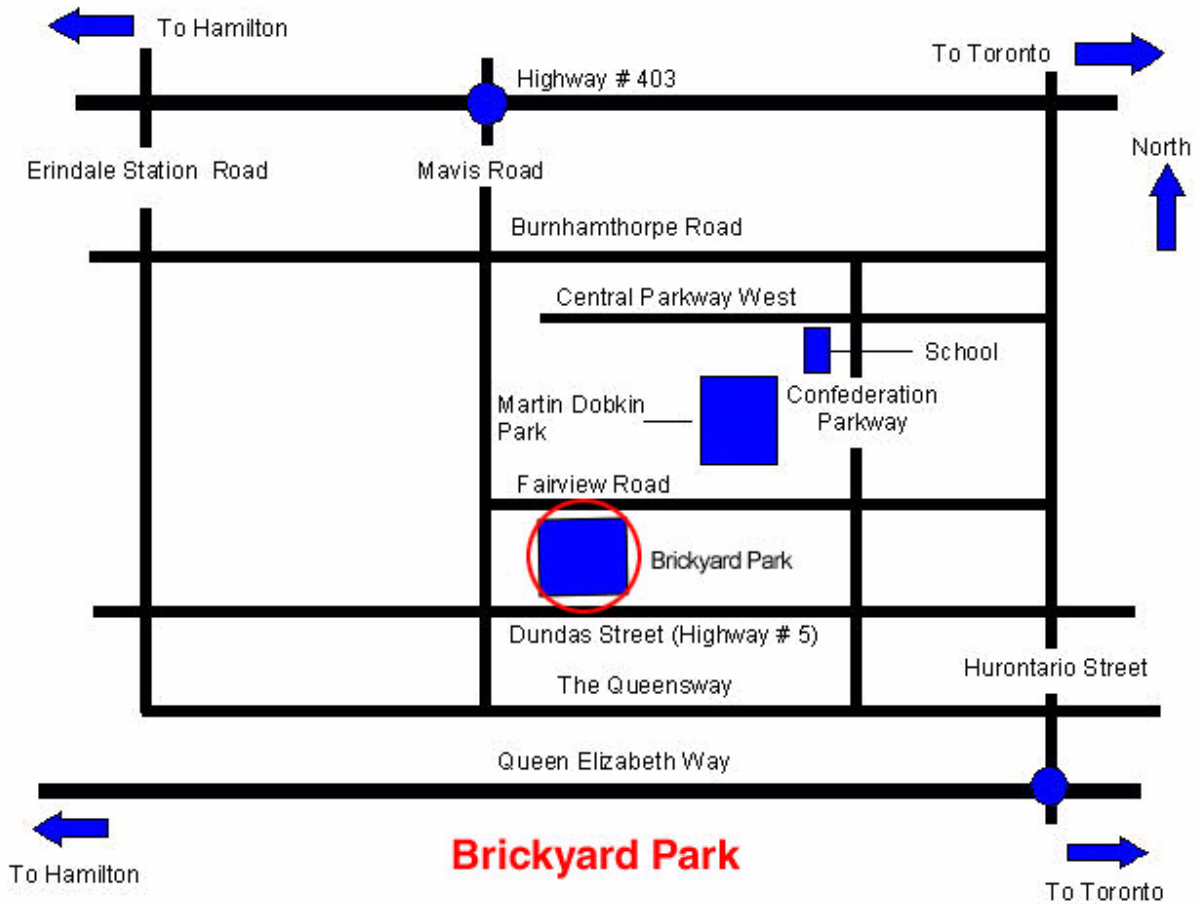

<u>Team List</u>	<u>Home Field</u>
Brampton	Centruy Gardens
Bronte United	Shell Park
Britannia-Ching	Victoria Gardens
Burlington	Maple Park
Clakson	Clarkson Park
Ebony	Wildwood Park
Georgetown I & II	Morris Kerbal Park
Good Guys	River Oaks
Lakeshore Wanderers	Birchwood Park
Meadowvale	Syntex
Milton Gunners I & II	Milton Memorial Gardens
Mississauga West	Martin Dobkin Park
Oakville Athletic	Rebecca Gardens
Oakville MCM I	Shell Park
Oakville MCM II	Shell Park
Oakville Rangers	River Oaks
Re (Ale) Madrid	Victoria Gardens
Streetsville Lions	Wildwood Park
SMT	Brickyard Park
White & Red	Clarkson Park

Birchwood Park

Brickyard Park

Bronte Athletic Park

Century Gardens

Chinguacousy Park

Clarkson Park

Glen Allen Park

Harman Gate Park

Norton Park

Olympic Park

Petro Canada Park

Post Park

Rebecca Gardens

Shell Park

St Ignace of Loyolla Park

Syntex Park

Victoria Park

Wildwood Park