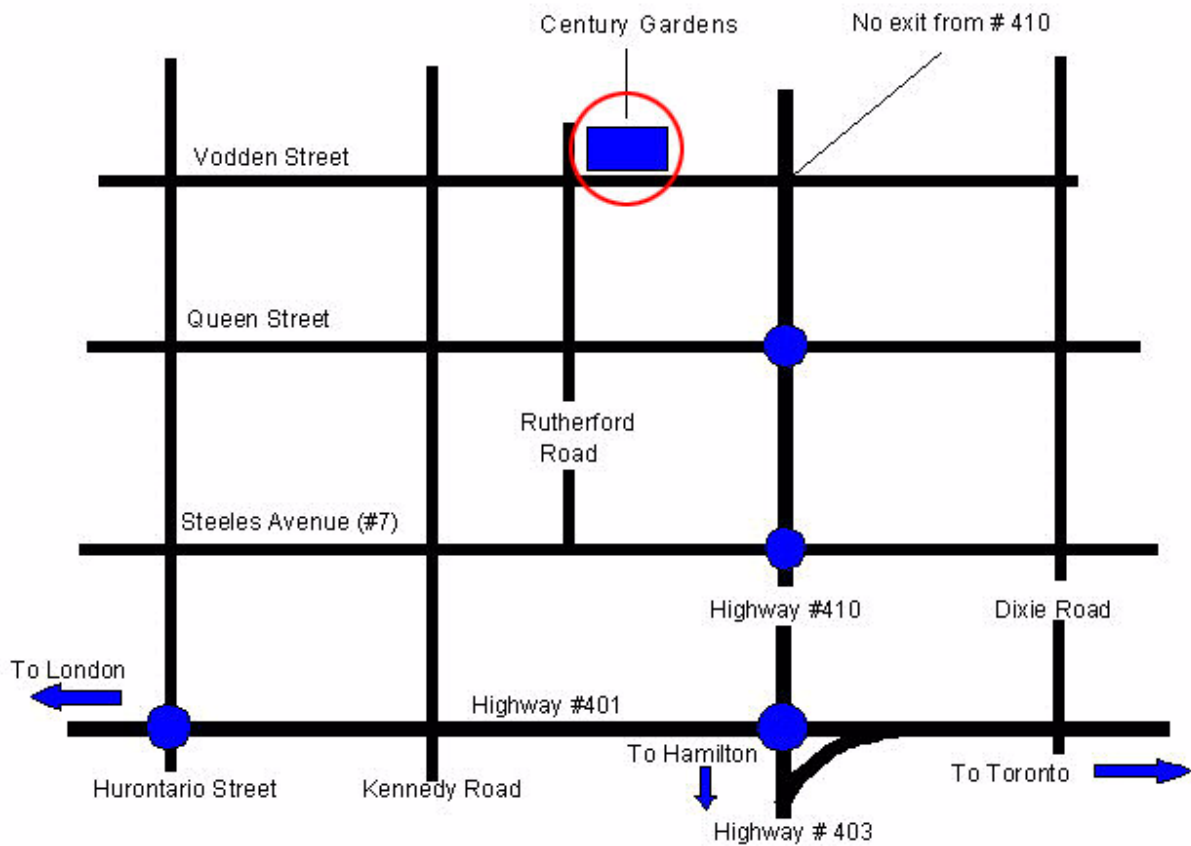

<u>Team List</u>	<u>Home Field</u>
Brampton	Centruy Gardens
Bronte United	Shell Park
Britannia-Ching	Victoria Gardens
Burlington	Maple Park
Clakson	Clarkson Park
Ebony	Wildwood Park
Georgetown I & II	Morris Kerbal Park
Good Guys	River Oaks
Lakeshore Wanderers	Birchwood Park
Meadowvale	Syntex
Milton Gunners I & II	Milton Memorial Gardens
Mississauga West	Martin Dobkin Park
Oakville Athletic	Rebecca Gardens
Oakville MCM I	Shell Park
Oakville MCM II	Shell Park
Oakville Rangers	River Oaks
Re (Ale) Madrid	Victoria Gardens
Streetsville Lions	Wildwood Park
SMT	Brickyard Park
White & Red	Clarkson Park

Birchwood Park

Brickyard Park

Bronte Athletic Park

Century Gardens

Chinguacousy Park

Clarkson Park

Glen Allen Park

Harman Gate Park

Norton Park

Olympic Park

Petro Canada Park

Post Park

Rebecca Gardens

Shell Park

St Ignace of Loyolla Park

Syntex Park

Victoria Park

Wildwood Park